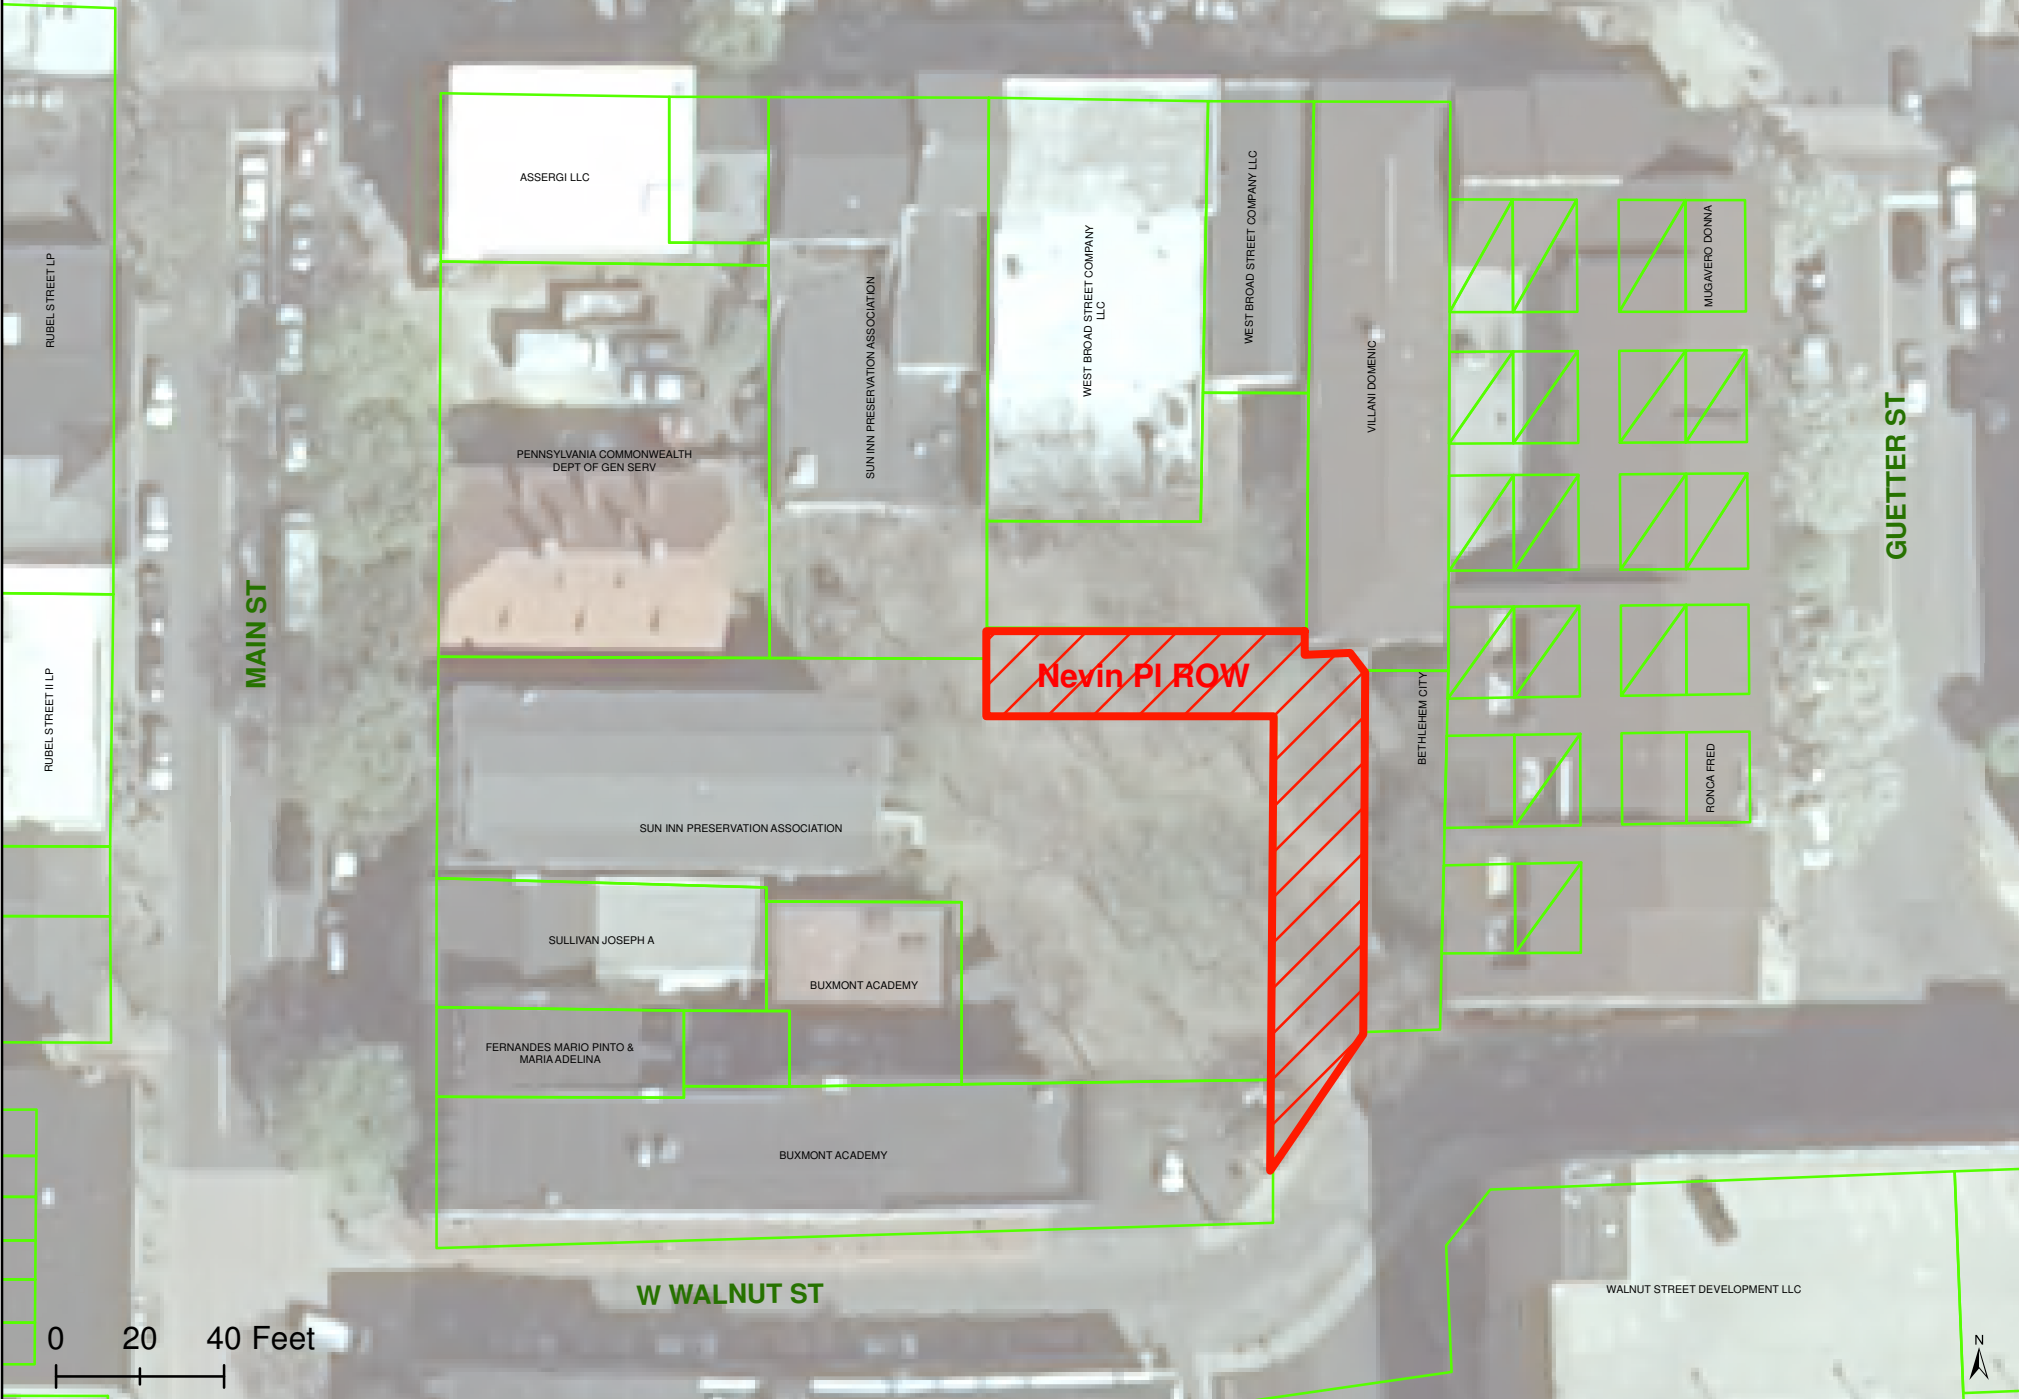

Nevin Place ROW

W BROAD ST

MAIN ST

GUETTER ST

Nevin PI ROW

W WALNUT ST

WALNUT STREET DEVELOPMENT LLC

0 20 40 Feet